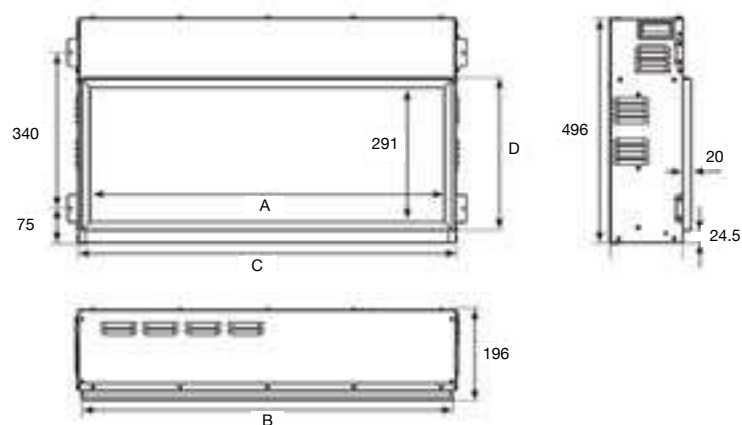

technical information - inset fires

radiance inset edge information

Product Code	Description	Flame Viewing Area (mm) w x h	Heat Output
219-148	Radiance Inset 85R Edge	855 x 291	1.00 - 2.00kW
219-164	Radiance Inset 105R Edge	1055 x 291	1.00 - 2.00kW
219-170	Radiance Inset 135R Edge	1355 x 291	1.00 - 2.00kW
219-188	Radiance Inset 195R Edge	1955 x 291	1.00 - 2.00kW

fire dimensions - radiance inset

All dimensions in mm