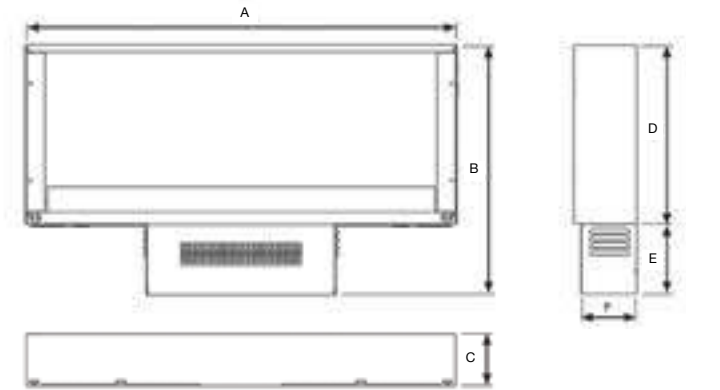

*Depth of overall installation including 10mm deep wall mounting bracket.

radiance optional fuel effects and accessories

Fuel Effect	Product Codes				Product Code	Description
	80W	100W	150W	190W		
Clear Crushed Glass	919-008	919-021	919-021	919-034	919-802	Radiance Semi-Recess Kit
Black Glass Beads	923-788	923-788	923-788	923-735		
Clear Glass Beads	923-774	923-774	923-774	923-797		

For a more minimalist installation, an optional semi-recess kit is available for reducing the depth of the wall mounted Radiance by recessing it in a pre-constructed 90mm cavity.

fire dimensions - wall mounted radiance

	A	B	C	D	E	F
Radiance 80W	890	515	136	370	145	120
Radiance 100W	1090	515	136	370	145	120
Radiance 150W	1590	515	136	370	145	120
Radiance 190W	1990	515	136	370	145	120

All dimensions in mm