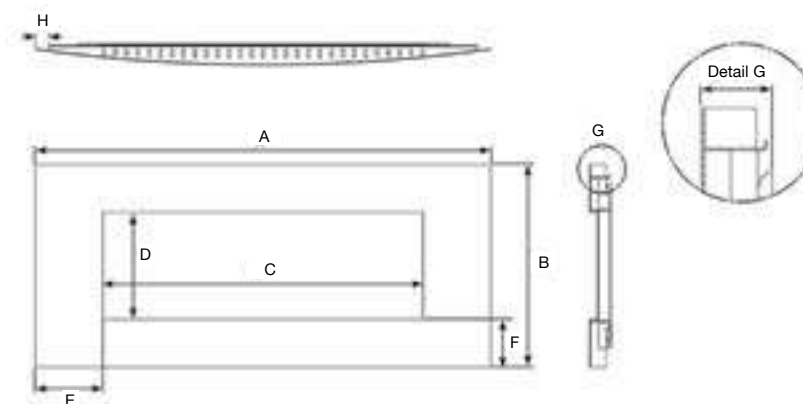

frame dimensions - radiance inset verve xs