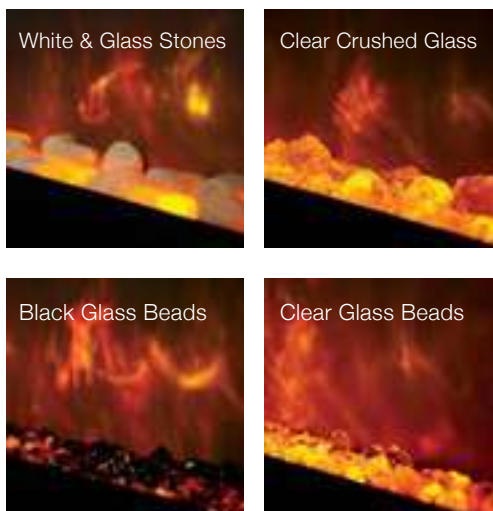

Wall mounted Radiance fires feature Gazco's state-of-the-art Chromalight® LED backlighting on both Glass and

Steel frames, effortlessly setting the atmosphere with mood enhancing illumination. Colour psychology, the study of combining colours for effect, stems from the principle that through exposure to certain lighting you can reach greater levels of relaxation, focus, or even revitalise your mind and body. The 13 colour chromotherapy lighting system lets you either bask in the serenity of a soothing, gradually changing colour spectrum or using the handset, immerse yourself in your favourite aura - at the touch of a button.

Radiance Inset fires are presented as frameless Edge models; finishing flush to the wall, they create a minimalist, hole-in-the-wall centrepiece. For a bolder style choice, the Verve XS Frame adds a presence that can be appreciated from all angles thanks to its curving 3D form. The Verve XS is available in sophisticated Graphite, Ivory or Metallic Red colours, each leaving a lasting impression.

All models in the Radiance series come with a customisable fuel bed that provides a focal point even when the fire is off. The standard White and Clear Stone bed can be upgraded to clear Crushed Glass or Glass Beads in either black or clear, to further enhance the flame visuals.